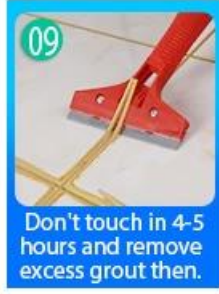

05
Inclined cut the top of the nozzle in 45°

06
Squeeze out 60-80cm long grout in the forepart

07
Evenly squeeze out the tile agent along the gap

08
Press the grout with professional glue-press tools

09
Don't touch in 4-5 hours and remove excess grout then.

10
Keep the tiles dry in 24 hours

أداة الضغط المهنية المشتركة

Two Component Caulking Gun

02
Cutter Knife

03
Pointing trowel

04
Brush

05
Forming Stick

06
Perching Knife