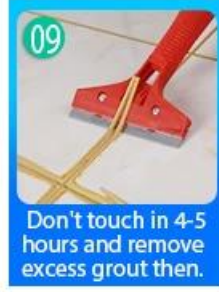

05
Inclined cut the top of the nozzle in 45°

06
Squeeze out 60-80cm long grout in the forepart

07
Evenly squeeze out the tile agent along the gap

08
Press the grout with professional glue-press tools

09
Don't touch in 4-5 hours and remove excess grout then.

10
Keep the tiles dry in 24 hours

أداة الضغط المشترك المهنية

Two Component Caulking Gun

02
Cutter Knife

03
Pointing trowel

04
Brush

05
Forming Stick

06
Perching Knife