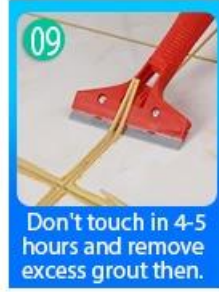

05  
Inclined cut the top of the nozzle in 45°

06  
Squeeze out 60-80cm long grout in the forepart

07  
Evenly squeeze out the tile agent along the gap

08  
Press the grout with professional glue-press tools