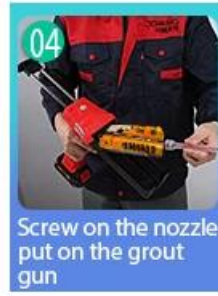

04
Screw on the nozzle, put on the grout gun