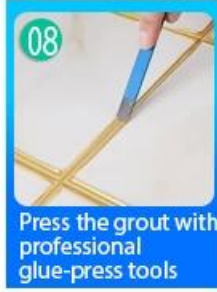

08
Press the grout with professional glue-press tools