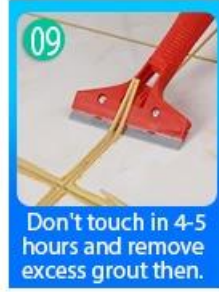

05
Inclined cut the top of the nozzle in 45°

06
Squeeze out 60-80cm long grout in the forepart

07
Evenly squeeze out the tile agent along the gap

08
Press the grout with professional glue-press tools

09
Don't touch in 4-5 hours and remove excess grout then.

10
Keep the tiles dry in 24 hours

أداة الضغط المهنية المشتركة

Two Component Caulking Gun

02
Cutter Knife

03
Pointing trowel

04
Brush

05
Forming Stick

06
Perching Knife