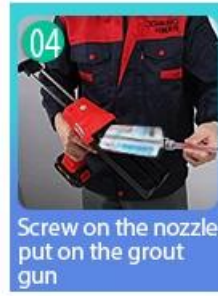

توفير حل فجوة الغرفة بالكامل

عملية بناء موجزة

01
Clean the tiles and keep it dry

02
Polish with tile wax except the glazed tile

03
Open & Watch, both sides can extruded meanwhile

04
Screw on the nozzle, put on the grout gun

05
Inclined cut the top of the nozzle in 45°

06
Squeeze out 60-80cm long grout in the forepart

07
Evenly squeeze out the tile agent along the gap

08
Press the grout with professional glue-press tools

09
Don't touch in 4-5 hours and remove excess grout then.